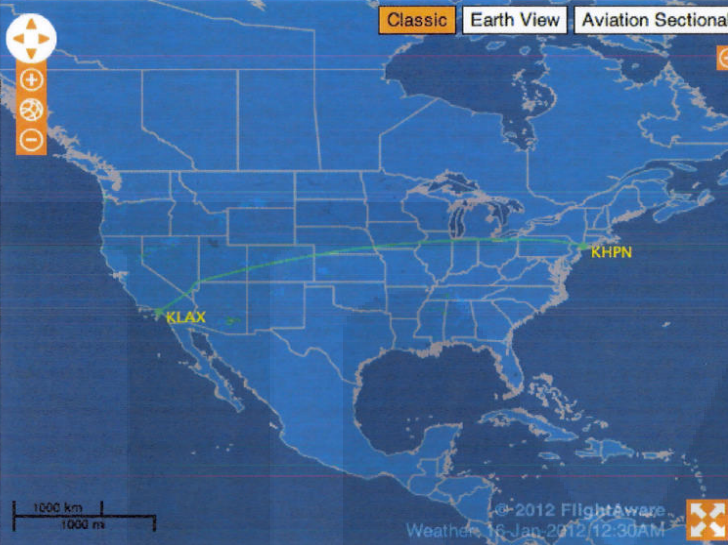

- Live Flight Tracking
- Flight Planning
- Pilot Resources
- Aviation Photos
- Squawks & Headlines
- Discussions
- Commercial Services
- About FlightAware
- Contact

LIVE FLIGHT TRACKER

PRIVATE FLIGHT TRACKER

Flight/Tail#

TRACK FLIGHT

AIRLINE FLIGHT TRACKER:

Airline

Flight #

TRACK FLIGHT

FORGOT THE FLIGHT NUMBER?

AIRPORT TRACKER/INFO

Airport Code

-or-

Airport City

VIEW ACTIVITY

VIEW INFO

Constellation Productions Inc. Glendale, CA

Alert Me

FlightAware ID: [redacted]

Aircraft: Gulfstream American Gulfstream 2 (twin-jet) (GLF2/L - [track](#) or [photos](#))

Origin: Los Angeles Intl (KLAX - [track](#) or [info](#))

Destination: Westchester County (KHPN - [track](#) or [info](#))

[Other flights between these airports](#)

Route: LOOP6 DAG LAS ITH VALRE VALRE3 ([Decode](#))

Date: Sunday, January 15, 2012

Duration: 4 hours 38 minutes

Status: Landed 16 weeks ago. ([track log & graph](#))

Fuel Burn: 4,900 gal / 33,000 lbs

Distance: Direct: 2,474 sm Flown: 2,533 sm

	Scheduled	Actual/Estimated
Departed	09:00PM PST	08:21PM PST
Arrival	04:42AM EST	03:59AM EST

Speed: 440 kts

Altitude: 41,000 feet

Home Health Software

Simple home health tracking to Help keep your loved one home

[ecaring.net](#)

AdChoices

Get Notified of this flight's activity. »

ACTIVITY LOG

Date	Aircraft	Origin	Destination	Departed	Arrival	Duration
15-Jan-2012 *	GLF2/L	Los Angeles Intl (KLAX)	Westchester County (KHPN)	08:21PM PST	03:59AM EST (+1)	4:38